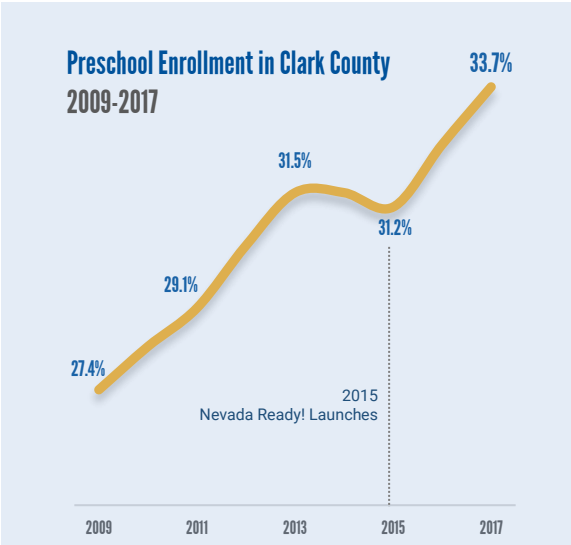

Only **ONE** in **THREE** Clark County 3- and 4-year-old children are enrolled in preschool

INCREASING SKILLS AND ENROLLMENT

United Way of Southern Nevada helps thousands of children prepare for school by awarding preschool scholarships, providing parent learning opportunities, and offering training for early childhood teachers and staff.